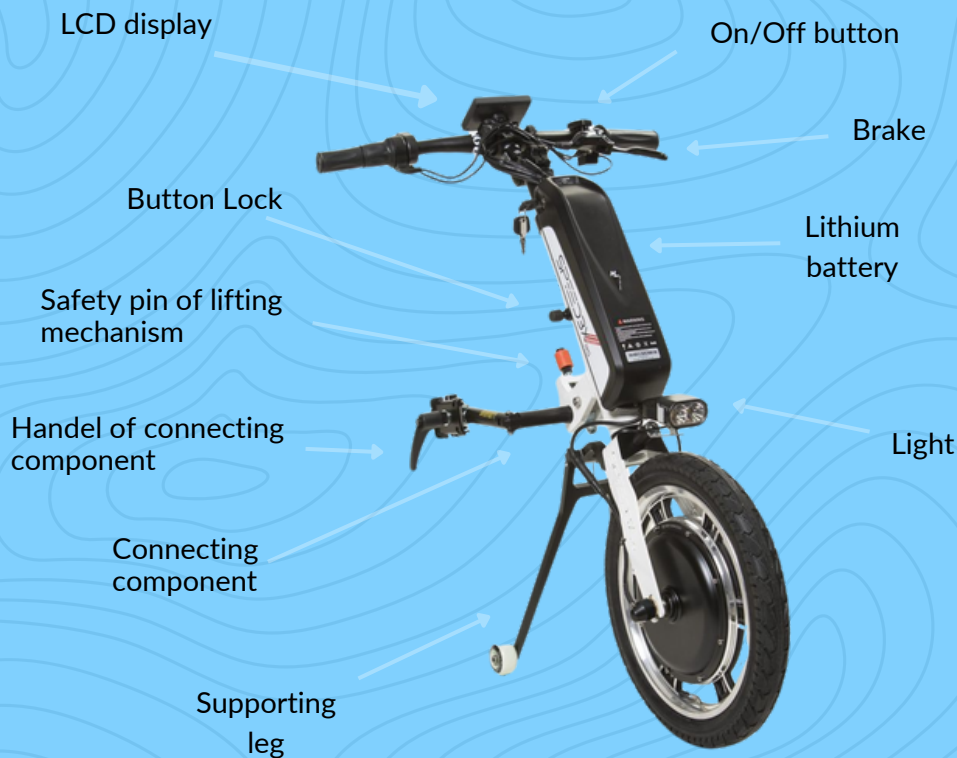

SPEED3X_{RS}

Electric Wheelchair Attachment Products

Discover top-quality Electric Wheelchair Attachments, enhanced with premium add-ons and spare parts for tailored customization.

Experience the perfect blend of quality, versatility, and personalization.

Speed3X RS 500-16

EWA Models